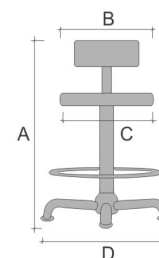

TECHNO

artofis

PRODUCT CARD

Industrial swivel chair			
MODEL	TECHNO W	TECHNO	TECHNO 300
Total max. Dimensions [cm]			
Width	58	58	58
Length	58	58	58
Height	99-112	80-93	86-106
Other dimensions [cm]			
Seat depth	40		
Seat width	43,5		
Back height	36,5 – 41,5		
Back width	39		
Seat height Min. - Max.	58,5-71	40-53	46,5-66,5
Main parts			
Seat / back	Soft poliuretane		
Other parts			
Mechanism	Fixed		
Gas spring	Tested for: 120 kg		
Star base	Steel with plastic covers		
Castors / glides	For hard or soft floors		

TECHNO W

TECHNO 300

TECHNO

	A	B	C	D	E	F	G
TECHNO W	990-1120	390	435	580	365-415	585-710	400
TECHNO	800-930	390	435	580	365-415	400-530	400
TECHNO 300	860-1060	390	435	580	365-415	465-665	400