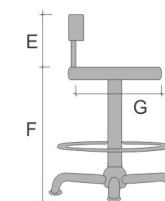

TECHNO

artofis

PRODUCT CARD

Industrial swivel chair			
MODEL	TECHNO W	TECHNO	TECHNO 300
Total max. Dimensions [cm]			
Width	58	58	58
Length	58	58	58
Height	99-112	80-93	86-106
Other dimensions [cm]			
Seat depth	40		
Seat width	43,5		
Back height	36,5 – 41,5		
Back width	39		
Seat height Min. - Max.	58,5-71	40-53	46,5-66,5
Main parts			
Seat / back	Soft poliuretane		
Other parts			
Mechanism	Fixed		
Gas spring	Tested for: 120 kg		
Star base	Steel with plastic covers		
Castors / glides	For hard or soft floors		

TECHNO W

TECHNO 300

TECHNO

	A	B	C	D	E	F	G
TECHNO W	990-1120	390	435	580	365-415	585-710	400
TECHNO	800-930	390	435	580	365-415	400-530	400
TECHNO 300	860-1060	390	435	580	365-415	465-665	400